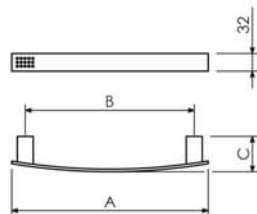

Toalheiro
30cm - A=352 B=303 C=63 07.SD02.CR
60cm - A=652 B=604 C=74 07.SD04.CR