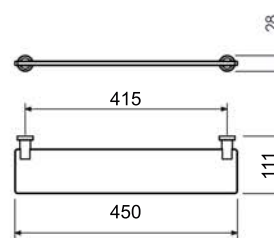

SOLUTION

Porta Shampoo
29.SL00.CR