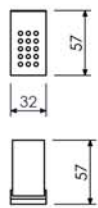

Cabide
05.SD00.CR