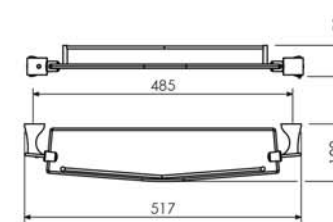

Porta Shampoo com Grade

Cod. Rose 29.MR01.CR
Cod. Bleu 29.MB01.CR