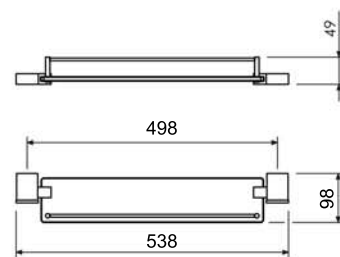

Porta Shampoo com Grade
29.UQ01.CR