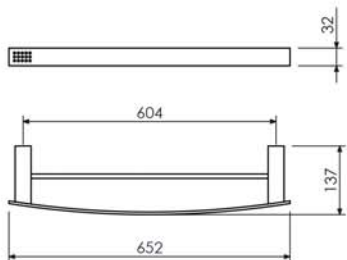

Toalheiro Duplo
09.SD01.CR