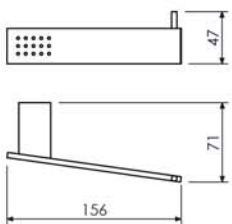

Toalheiro Duplo

45cm A=478 B=450 09.SL01.CR
60cm A=628 B=600 09.SL02.CR

SOLUTION

Cabide
05.SL00.CR

Porta Shampoo
29.SL00.CR

Cabide Duplo
05.SL02.CR

Porta Shampoo com Grade
29.SL01.CR

STAR DUST PLUS