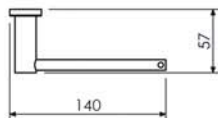

SOLUTION

Papeleira
01.SL01.CR