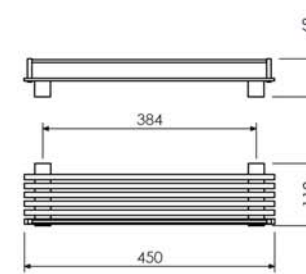

Porta Shampoo com Grade
29.TW01.CR