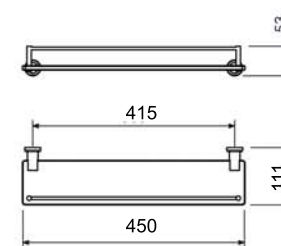

Toalheiro Duplo

45cm A=478 B=450 09.SL01.CR
60cm A=628 B=600 09.SL02.CR

SOLUTION

Cabide
05.SL00.CR

Porta Shampoo
29.SL00.CR

Cabide Duplo
05.SL02.CR

Porta Shampoo com Grade
29.SL01.CR

STAR DUST PLUS