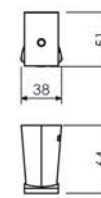

Cabide

Cod. Rose 05.MR00.CR
Cod. Bleu 05.MB00.CR