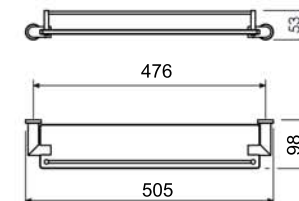

Porta Shampoo com Grade
29.PL01.CR