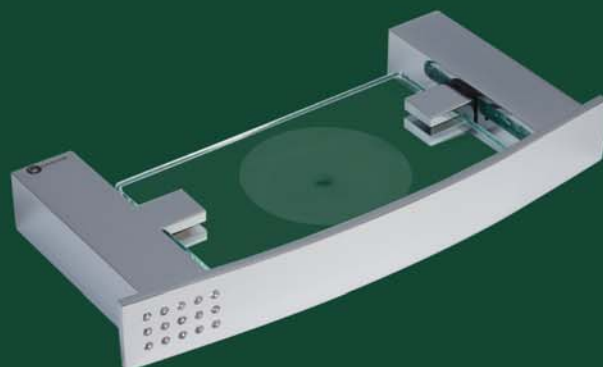

STAR DUST PLUS

SWAROVSKI ELEMENTS

É considerada como parte do DNA da Crismoe. Os produtos desta coleção têm o equilíbrio perfeito de uma joia, insinuante e pronta para "vestir" com brilho a mais sofisticada sala de banhos. O nome "poeira de estrelas" traduz os quinze elementos Swarovski cravados no lado esquerdo desses produtos. Desde o ano de 2005 ela brilha entre as criações mais emblemáticas da Crismoe, sempre prestigiada pelos nossos clientes mais exigentes.

Papeleira; Cabide; Toalheiro; Toalheiro Duplo; Saboneteira; Porta Shampoo

Medidas, códigos e desenhos técnicos 35